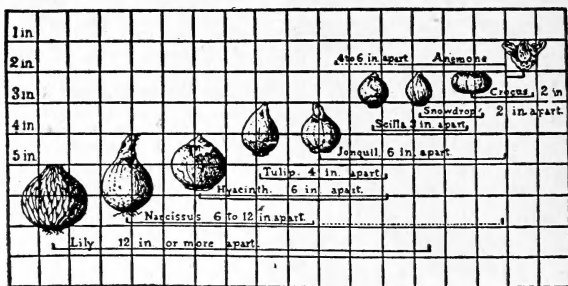

Historic, archived document

Do not assume content reflects current scientific knowledge, policies, or practices.

62,93

Bolgianos

Catalog

★ SEP 12 1925 ★

Fall

1925

Selected
Bulbs and
Vegetables

F.W. Bolgiano & Co.
"Capitol City Seeds"
Washington, D.C.

BOLGIANO'S FALL BULBS

HOW TO PLANT

OUTDOOR CULTURE—Plant the bulbs as soon after September as possible to enable the roots to make good growth before the cold weather sets in. They can, however, be planted from September until the ground becomes frozen. They require a moderately rich soil, or else apply Bolgiano's Sheep Manure or Bone Meal. How far apart and how deep to plant the different bulbs is shown in the accompanying chart. When the ground freezes cover with 3 or 4 inches of leaves or dry litter. Rake off after frost.